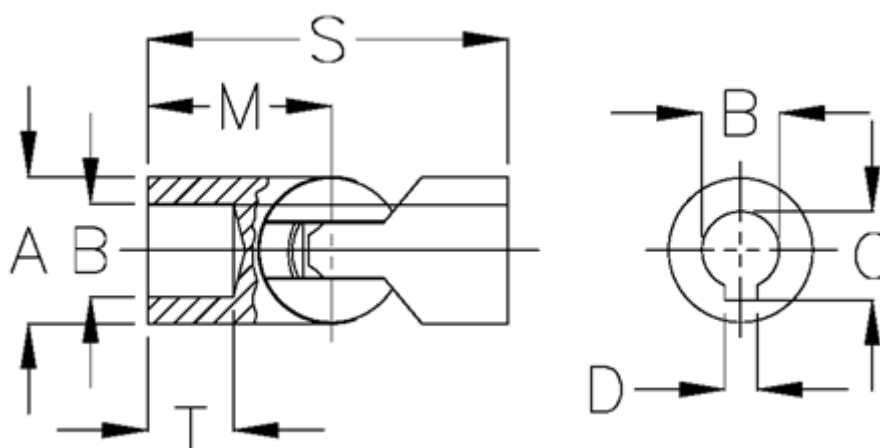

Article number: 07820403

Description: Ball joint, single 0.820.403
0.820.403

Measures

A	= 20
B H7	= 10
C	= 11.4
D	= 3
M	= 25.0
Max torque (Nm)	= 20
s	= 50
T	= 13